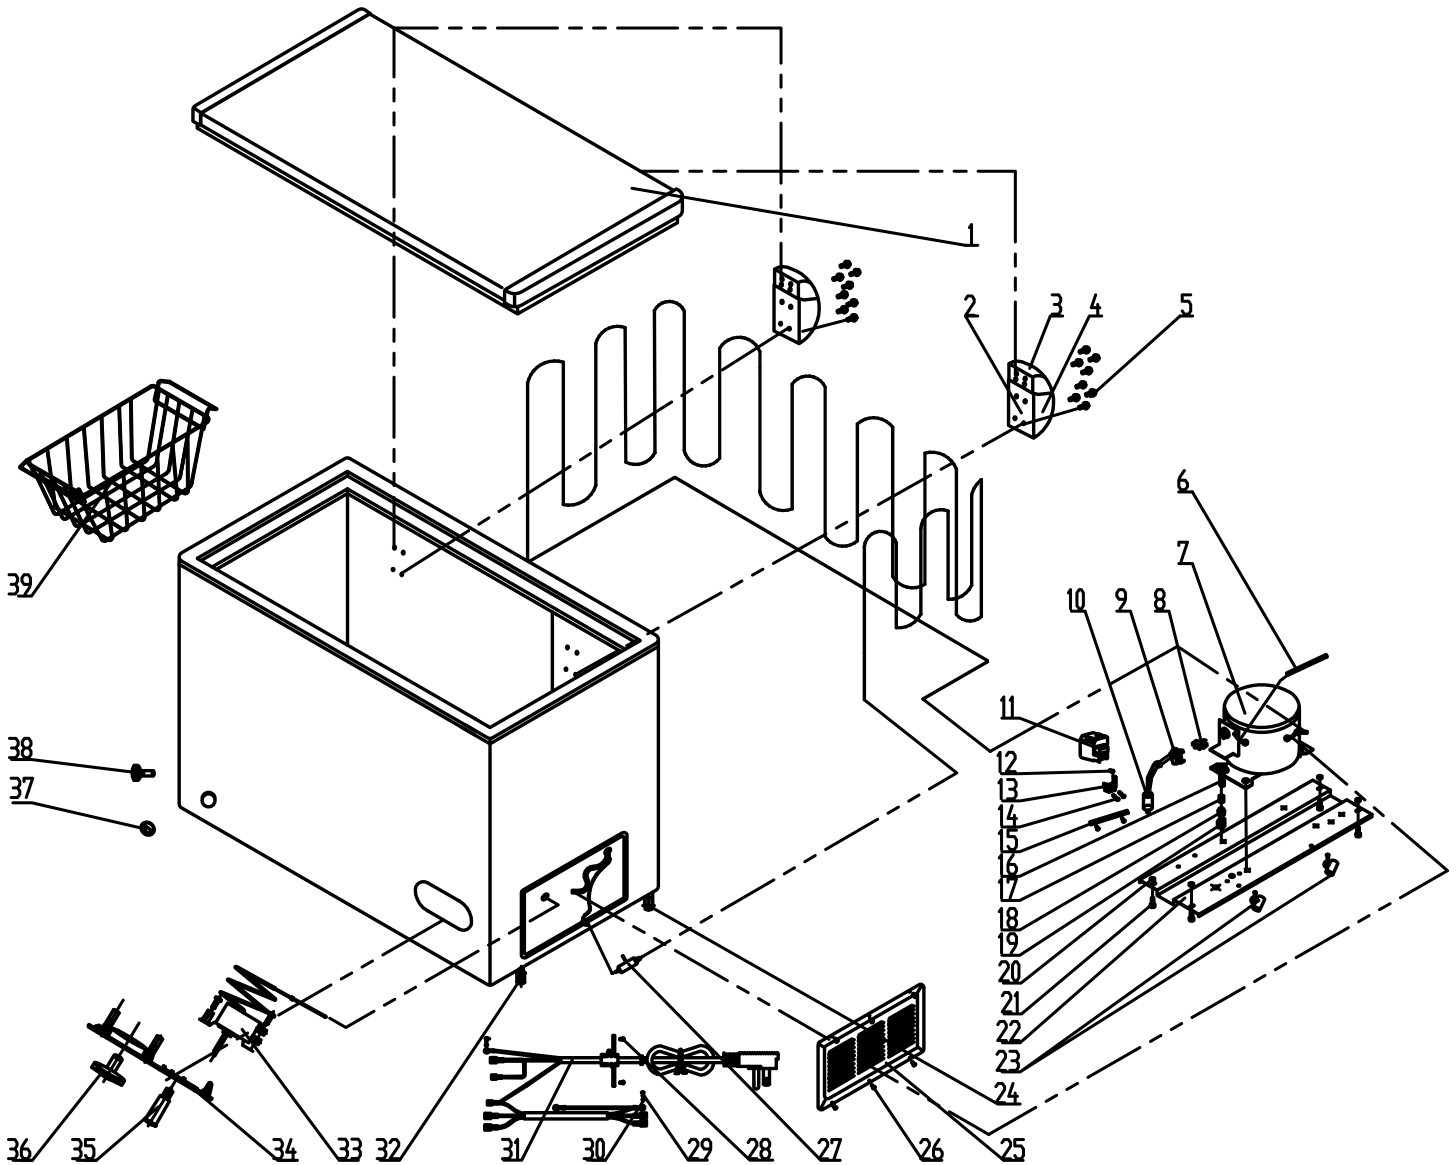

Parts Breakdown

Model FR-CN-0198 45295

Parts Breakdown

Model FR-CN-0198 45295

| Item No. | Description | Position | Item No. | Description | Position | Item No. | Description | Position |
|----------|------------------------------|----------|----------|-------------------------------|----------|----------|--------------------------------|----------|
| 60000 | Door for 45295 | 1 | 60013 | Fastening Screw for 45295 | 14 | 60026 | Filter for 45295 | 27 |
| 60001 | Gemel for 45295 | 2 | 60014 | Capacitor Bracket for 45295 | 15 | 60027 | Screw for 45295 | 28 |
| 60002 | Upper Cover for 45295 | 3 | 60015 | Compressor Support for 45295 | 16 | 60028 | Screw for 45295 | 29 |
| 60003 | Bottom Cover for 45295 | 4 | 60016 | Suction Tube Sleeve for 45295 | 17 | 60029 | Spring Washer for 45295 | 30 |
| 60004 | Screw for 45295 | 5 | 60017 | Rubber Spacer for 45295 | 18 | 60030 | Power Cord for 45295 | 31 |
| 60005 | Compressor Pipe for 45295 | 6 | 60018 | Screw for 45295 | 19 | 60031 | Front Foot for 45295 | 32 |
| 60006 | Compressor for 45295 | 7 | 60019 | Screw for 45295 | 20 | 60032 | Thermostat for 45295 | 33 |
| 60007 | Overload Protector for 45295 | 8 | 60020 | Self Tapping Screw for 45295 | 21 | 60033 | Control Panel for 45295 | 34 |
| 60008 | PTC Starting Relay for 45295 | 9 | 60021 | Compressor Support for 45295 | 22 | 60034 | Indicator Lamp for 45295 | 35 |
| 60009 | Running Capacitor for 45295 | 10 | 60022 | Wire Clip for 45295 | 23 | 60035 | Knob of Temp-Control for 45295 | 36 |
| 60010 | Cover for 45295 | 11 | 60023 | Castor for 45295 | 24 | 60036 | Drain Plug for 45295 | 37 |
| 60011 | Fastening Screw for 45295 | 12 | 60024 | Compressor Cover for 45295 | 25 | 60037 | Drain Hole Stopper for 45295 | 38 |
| 60012 | Cover for 45295 | 13 | 60025 | Self Tapping Screw for 45295 | 26 | 60075 | Basket for 45295 | 39 |